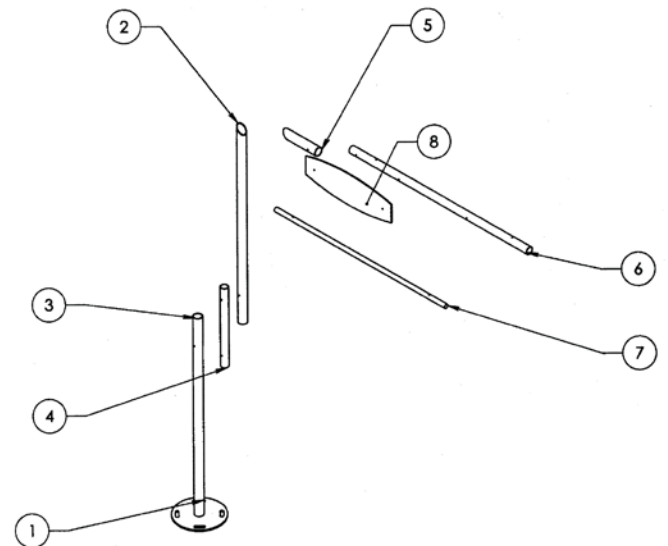

### FEATURES

- Can be mounted to either side of the drive-thru lane
- Lightweight warning bar causes minimal damage to vehicle if hit
- Standard warning bar colors are red, white and yellow  
Custom colors available at additional cost
- Main unit is heavy-duty, powder-coated steel
- Available in 7 standard colors to match our Drive-Thru Choice main unit, canopy and speaker post - black, blue, red, white, tan, silver and brown
- Header graphics are customized per order

## SPECIFICATIONS

Clearance height is fully adjustable using supplied stainless steel cable

## EXPLODED VIEW

ITEM NO.	PART DESCRIPTION
1	BASE PLATE
2	UPPER VERTICAL TUBE
3	LOWER VERTICAL TUBE
4	CLEARANCE BAR SPLICE TUBE
5	SHORT HORIZONTAL TUBE
6	LONG HORIZONTAL TUBE
7	WARNING BAR
8	CLEARANCE BAR HEADER