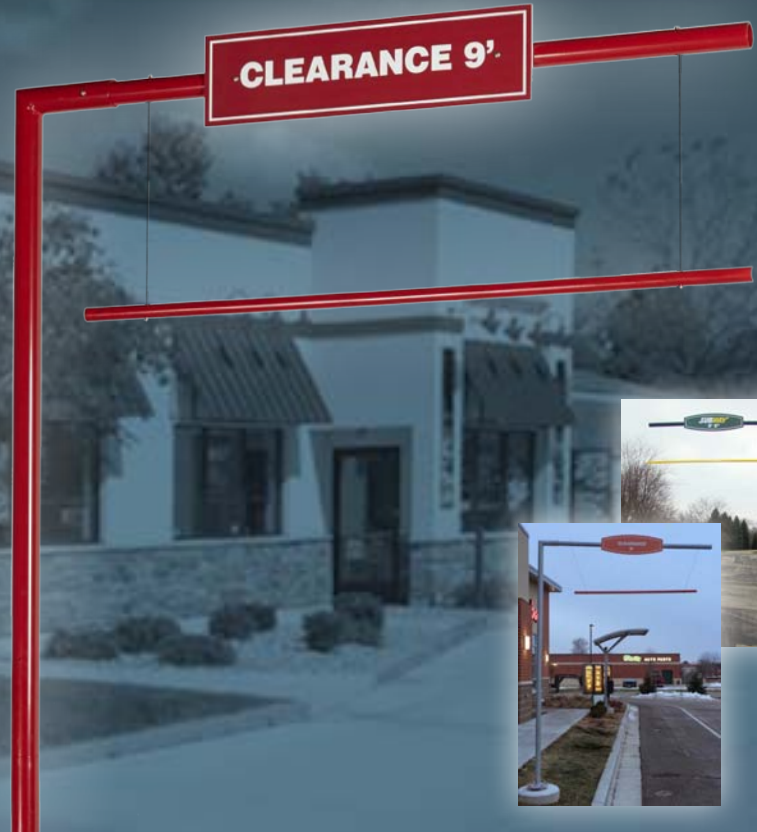

## UNIVERSAL DRIVE-THRU CLEARANCE BAR

### OVERVIEW

Our universal clearance bar has an adjustable clearance height warning header with a drop-down warning bar to help minimize vehicle damage to your property (and to your guests' vehicles!). It features a large graphic area at the top to display your store name, logo and clearance height. Graphics are customized and made-to-order.

### FEATURES

- Can be mounted to either side of the drive-thru lane
- Lightweight warning bar causes minimal damage to vehicle if hit
- Standard warning bar colors are red, white and yellow  
Custom colors available at additional cost
- Main unit is heavy-duty, powder-coated steel
- Available in 7 standard colors to match our Drive-Thru Choice main unit, canopy and speaker post - black, blue, red, white, tan, silver and brown
- Header graphics are customized per order