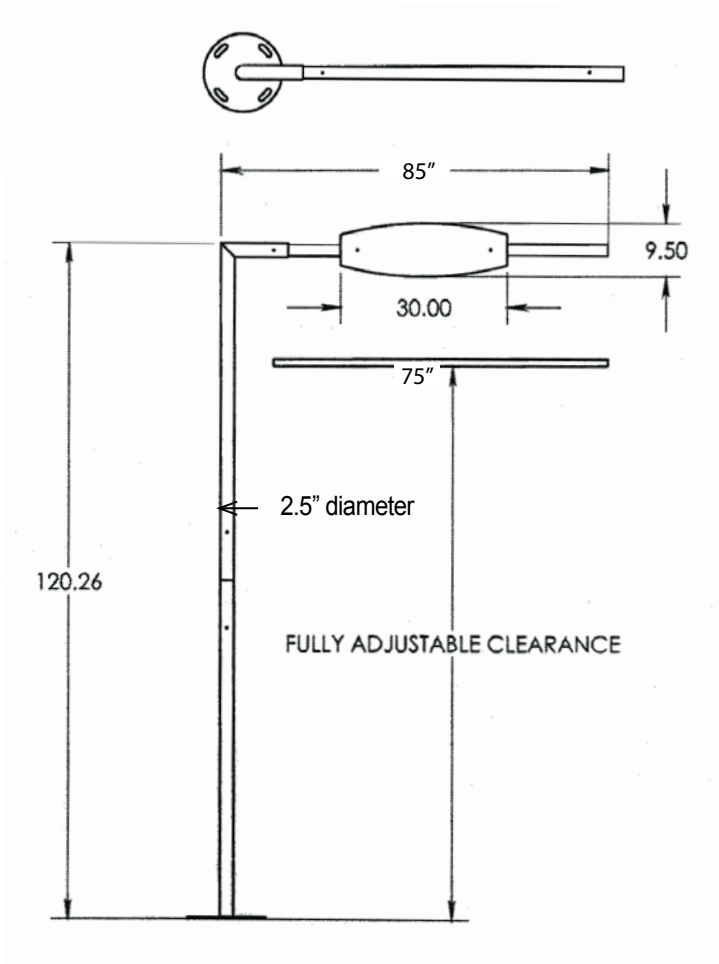

### OVERVIEW

Our universal clearance bar has an adjustable clearance height warning header with a drop-down warning bar to help minimize vehicle damage to your property (and to your guests' vehicles!). It features a large graphic area at the top to display your store name, logo and clearance height. Graphics are customized and made-to-order.

### FEATURES

- Can be mounted to either side of the drive-thru lane
- Lightweight warning bar causes minimal damage to vehicle if hit
- Standard warning bar colors are red, white and yellow  
Custom colors available at additional cost
- Main unit is heavy-duty, powder-coated steel
- Available in 7 standard colors to match our Drive-Thru Choice main unit, canopy and speaker post - black, blue, red, white, tan, silver and brown
- Header graphics are customized per order

## SPECIFICATIONS

Clearance height is fully adjustable using supplied stainless steel cable

## EXPLODED VIEW

ITEM NO.	PART DESCRIPTION
1	BASE PLATE
2	UPPER VERTICAL TUBE
3	LOWER VERTICAL TUBE
4	CLEARANCE BAR SPLICE TUBE
5	SHORT HORIZONTAL TUBE
6	LONG HORIZONTAL TUBE
7	WARNING BAR
8	CLEARANCE BAR HEADER