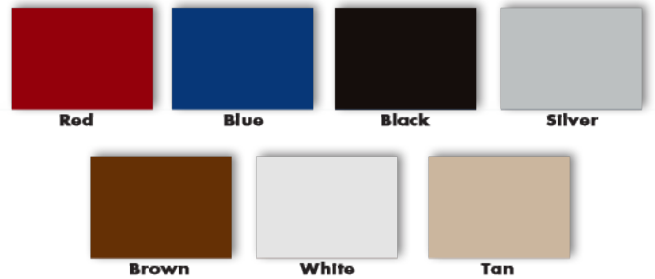

### FEATURES

- Can be mounted to either side of the drive-thru lane
- Lightweight warning bar causes minimal damage to vehicle if hit
- Standard warning bar colors are red, white and yellow  
Custom colors available at additional cost
- Main unit is heavy-duty, powder-coated steel
- Available in 7 standard colors to match our Drive-Thru Choice main unit, canopy and speaker post - black, blue, red, white, tan, silver and brown
- Header graphics are customized per order

## OPTIONS

- Custom colors
- Custom shaped header signs

## STANDARD METAL COLOR OPTIONS