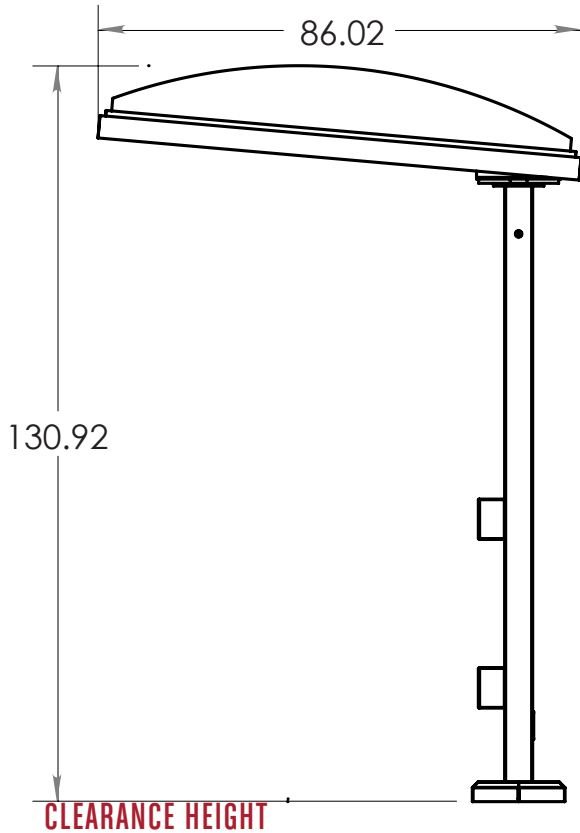

SPECIFICATIONS