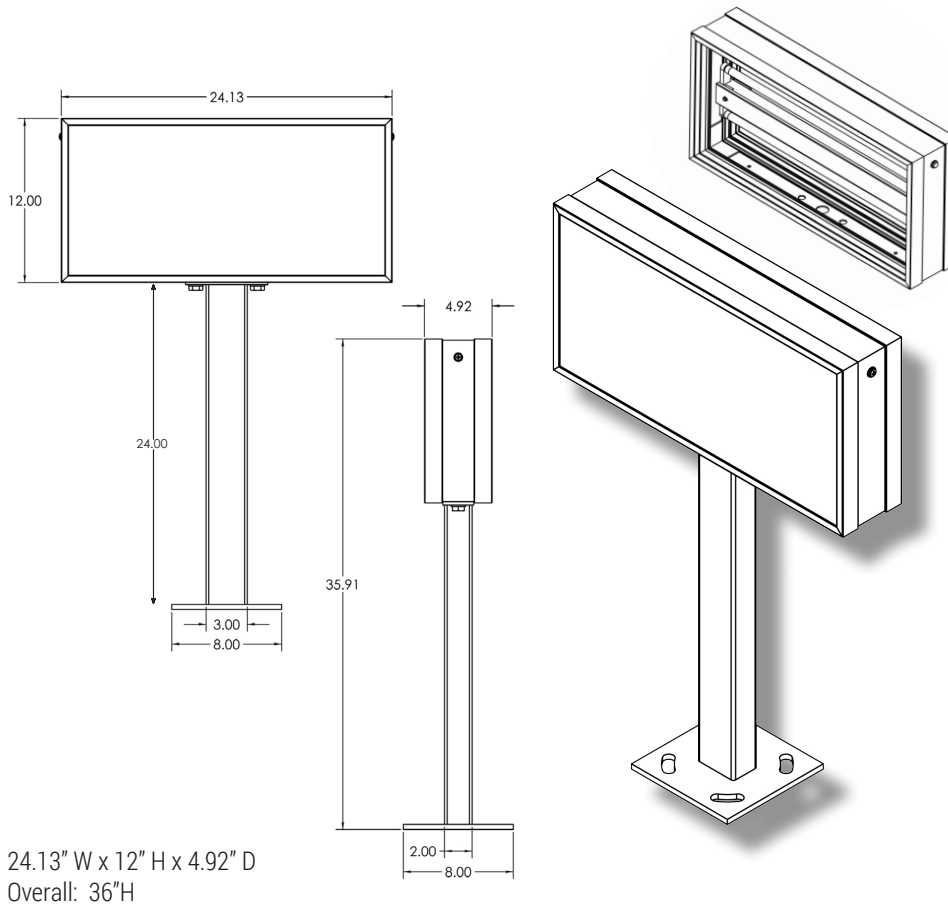

DIRECTIONAL SIGN

SPECIFICATIONS