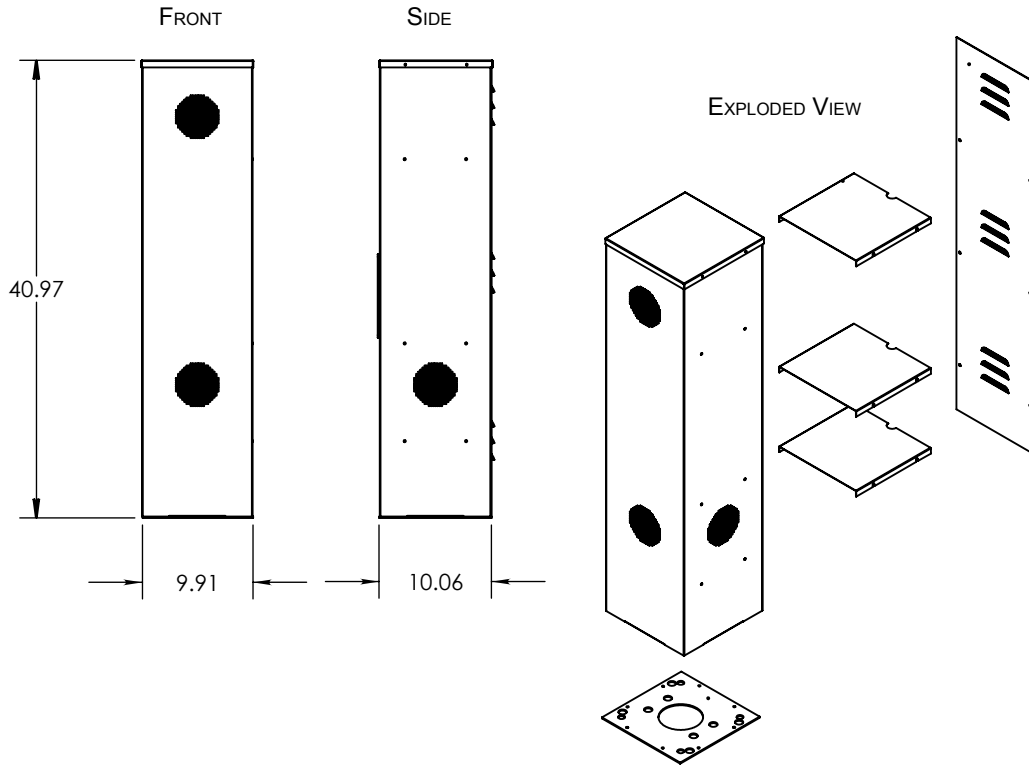

SPECIFICATIONS